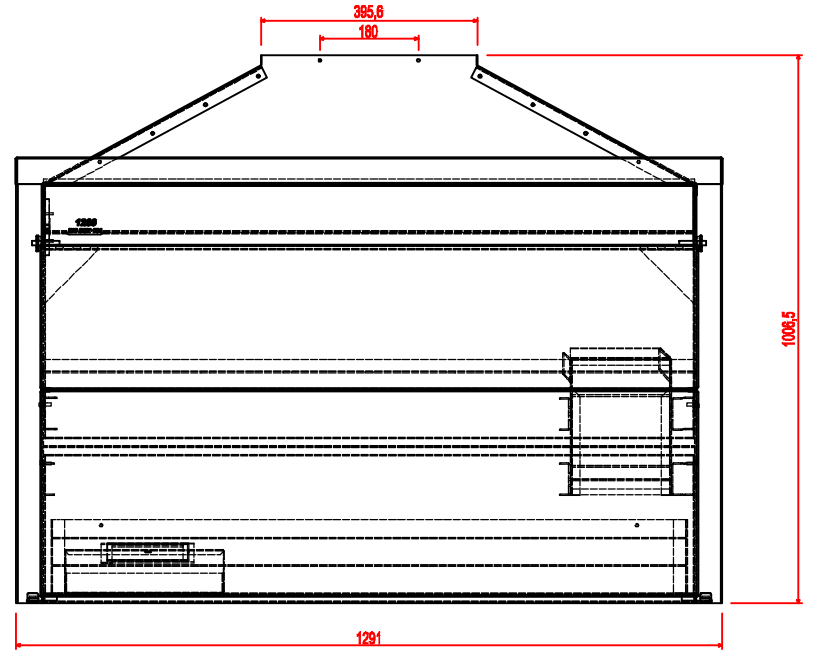

- SPESIFICATIONS:**
- 1200 STD Built-in Braai
 - Stainless Steel steel

TITLE: BUILD IN 1200